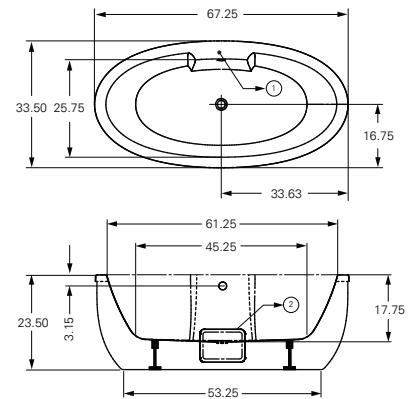

WAVE

FREESTANDING BATHTUB 67.25" X 33.50" X 23.50"
67FS33 55 US GALLONS

Note 1:
 Deck mount 13.50 X 4.50
 Note 2:
 Access panel 9.88 X 6.75

SPECIFICATIONS

Capacity	55 US Gallons
Dimensions	67.25" X 33.50" X 23.50"
Colour	White

Freestanding bathtub with outside covering
Tub does accommodate deck mounted tub set (4 pc. max)
Easy floor levelling (4 adjustable legs)
Chrome cable driven waste & overflow included
Plumbing fixture access panel